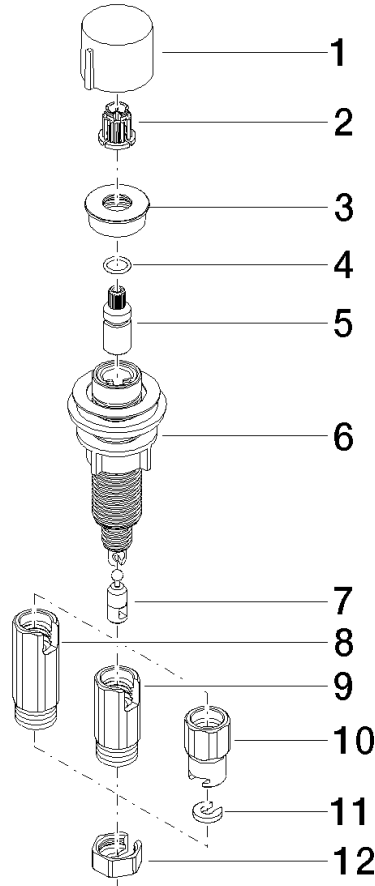

Strainer waste with control handle - Brushed Dark Platinum

ELIO

10 712 970

- control for single basin
- including adapter for Bowden cable

Fits ELIO, ENO, MEM, META SQUARE, SYNC and TARA ULTRA

Fits: ELIO, MEM, ENO, SYNC, TARA ULTRA, META SQUARE

	Brushed Dark Platinum	10 712 970-99
	Chrome	10 712 970-00
	Brushed Platinum	10 712 970-06
	Platinum	10 712 970-08
	Durabronze (23kt Gold)	10 712 970-09
	Dark Chrome	10 712 970-19
	Brushed Durabronze (23kt Gold)	10 712 970-28
	Matte Black	10 712 970-33
	Brushed Champagne (22kt Gold)	10 712 970-46
	Champagne (22kt Gold)	10 712 970-47
	Brushed Chrome	10 712 970-93

10 712 970

mm [inches]

10 712 970

Parts for other finishes can be found here: [Chrome](#)

Spare parts list

No.	Item Number	Name	Quantity used	Delivery time
1	09 20 97 030-99	handle	1	30
2	90 12 12 002 00 90	fixing cap	1	2
3	09 27 87 011-99	rosette	1	30
4	09 14 10 042 90	seal	1	2
5	09 29 06 087-99	spindle	1	-
Spare part can no longer be ordered, please order the replacement item				
6	04 30 01 029 00 90	adaptor	1	2
7	09 24 03 175 90	adaptor	1	2
8	09 11 10 073-07	connection	1	30
9	09 11 10 074-07	connection	1	30
10	09 11 10 079-07	connection	1	30
11	09 30 11 087 90	disc	1	2
12	09 23 30 024-07	nut	1	30